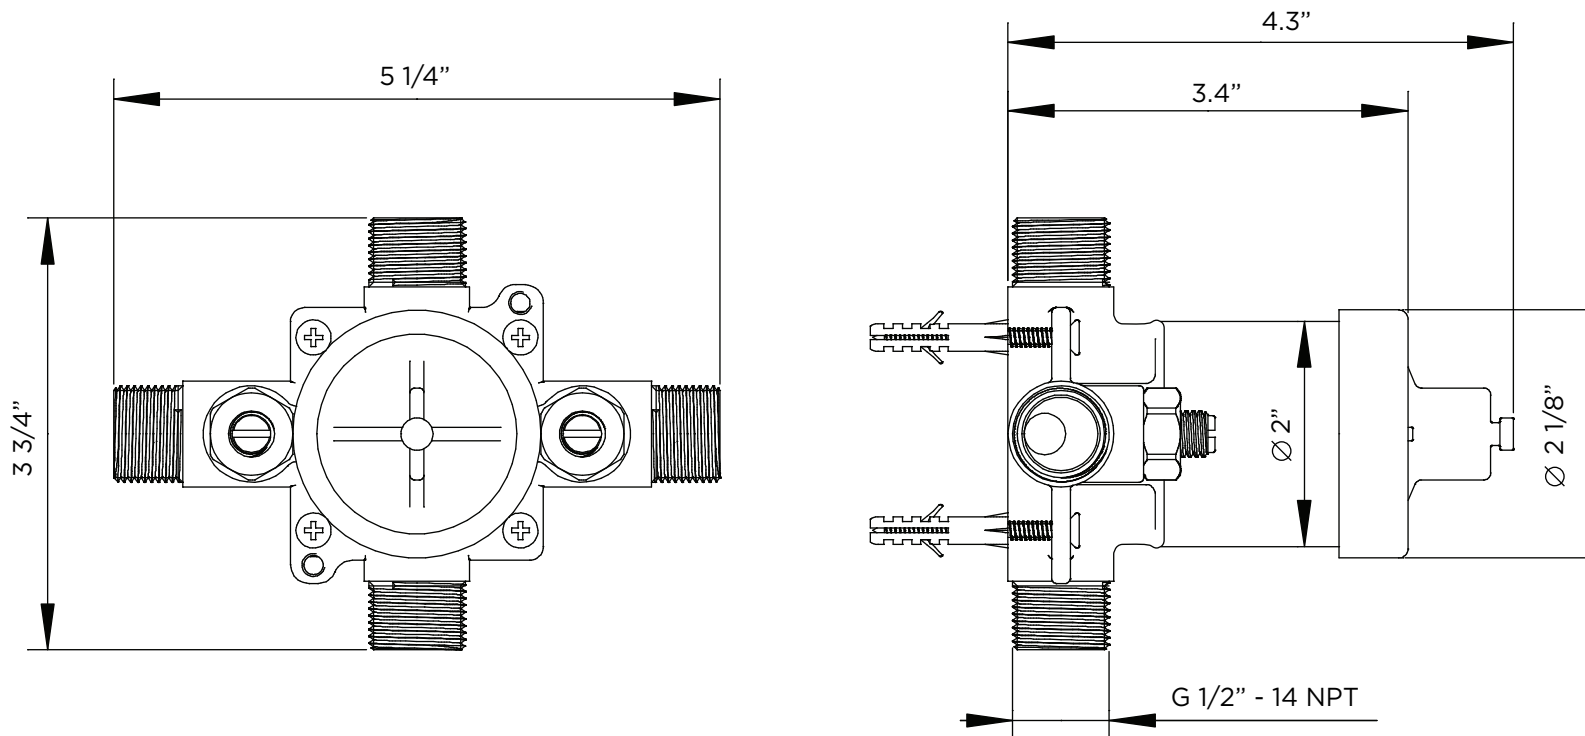

SPECIFICATIONS / TECHNICAL DATA

SHOWER ROUGH-IN VALVE

ATTENTION! Dimensions may vary by up to 3/8". It is highly recommended to pull all dimensions of actual model for installation and measuring purposes.

MODEL #SRRS